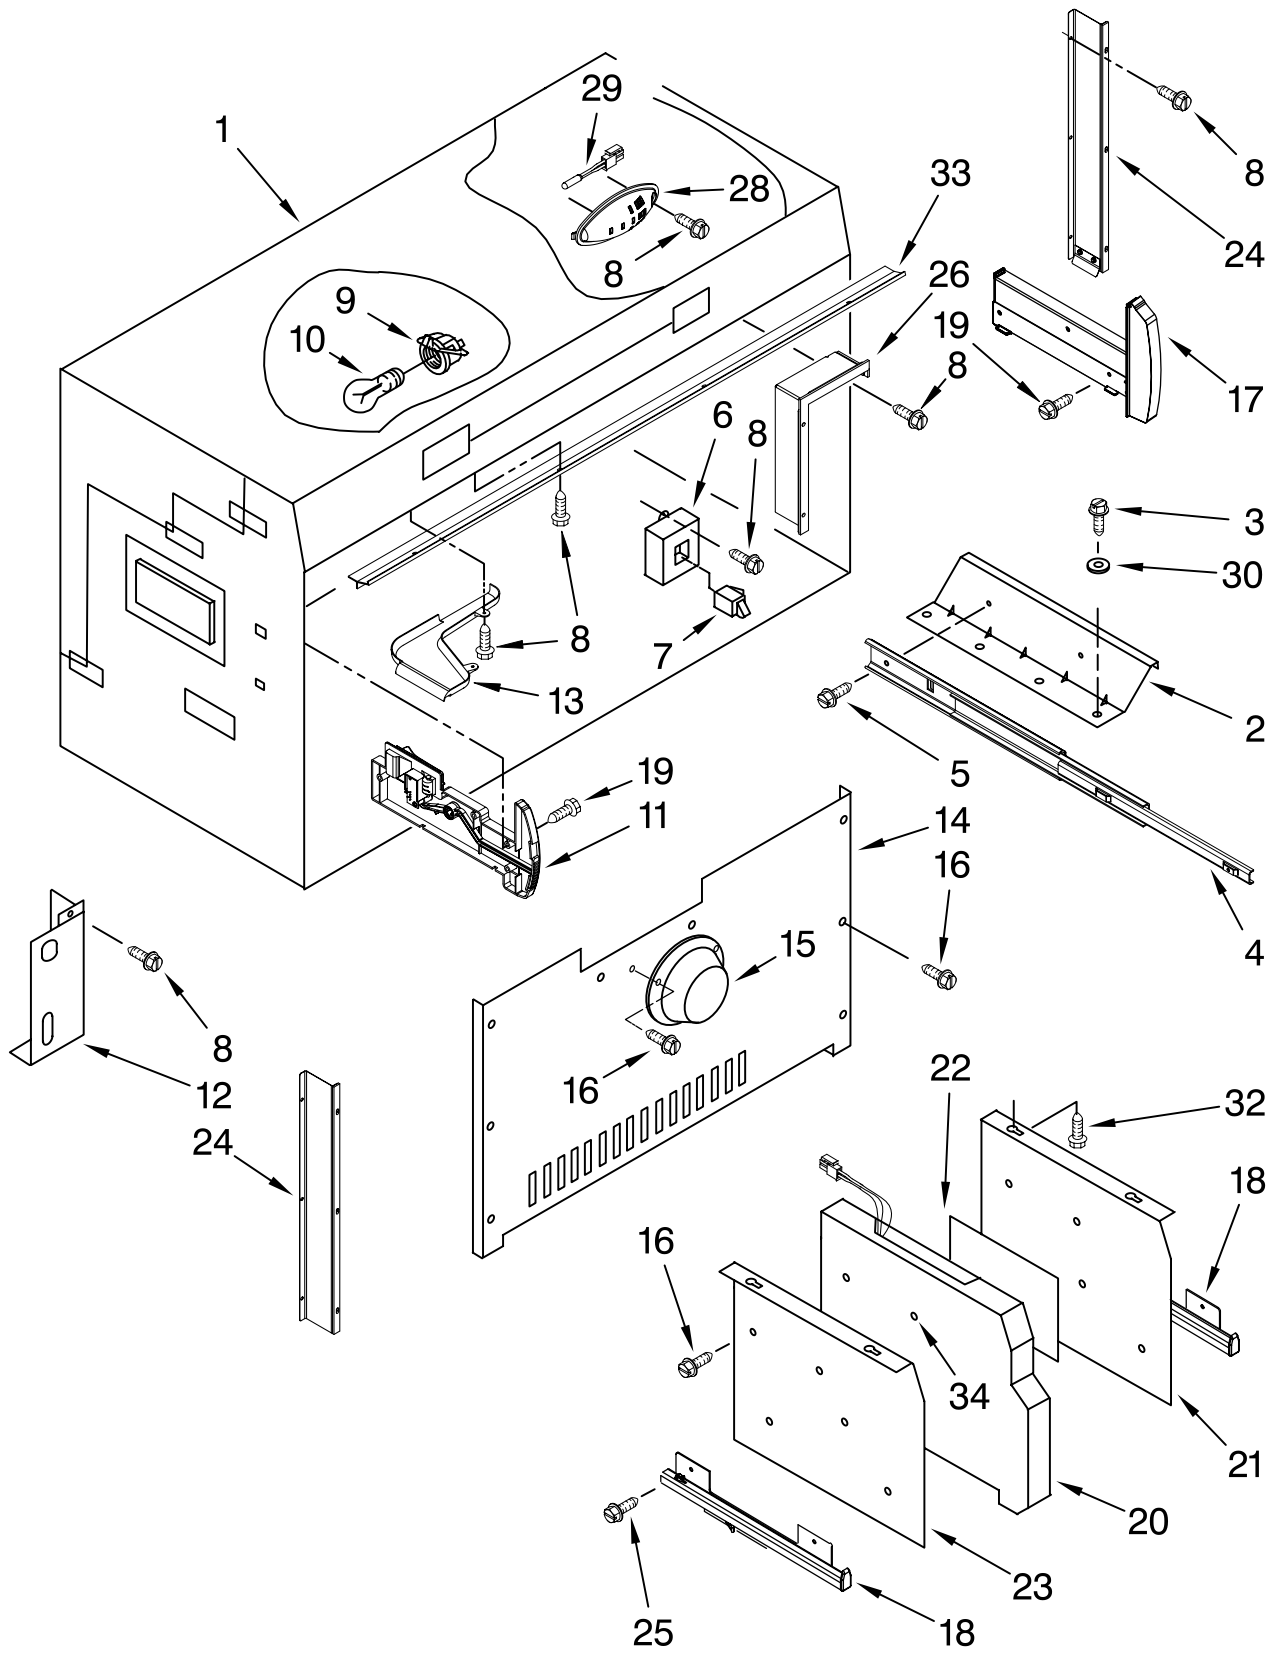

FREEZER LINER PARTS

For Model: KBLC36FTS00

(Stainless Steel)

FOR ORDERING INFORMATION REFER TO PARTS PRICE LIST

FREEZER LINER PARTS

For Model: KBLC36FTS00
(Stainless Steel)

Illus. No.	Part No.	DESCRIPTION
1		Liner, Freezer (Not Servicable)
2	2306425	Mounting Bracket, Drawer Slide (2)
3	W10071460	Screw
4	2320616	Drawer Slide, Freezer Basket (2)
5	W10061370	Screw
6	2314022	Cover, Light Switch
7	1118894	Switch, Rocker
8	486194	Screw
9	2223857	Socket, Light
10	2309101	Bulb, Light
11	2268299	Switch Assembly, Icemaker (Includes Emitter)
12	2306187	Cover, Wiring (Icemaker)
13	2317006	Duct, Air Flow (Icemaker)
14	2268380	Cover, Evaporator
15	2317829	Cover, Evaporator Fan
16	487539	Screw
17	2306106	Spacer, Drawer (Right Side)
18		Slide, Freezer Bin
	2306117	Left (2)
	2306116	Right (2)
19	488163	Screw
20	2317925	Divider, Freezer Bins (Includes Receiver)
21	2306104	Support, Slide (Right)
22	2317927	Shield
23	2306105	Support, Slide (Left)
24		Bracket, Evaporator Cover
	2320512	Left Side
	2327339	Right Side
25	488163	Screw
26	2317902	Bracket, Air Return
28	2317105	Cover, Thermistor
29	2188820	Thermistor
30	W10075920	Washer
32	8533928	Screw
33	W10135431	Air Deflector Asy
34	2198643	Lens, Receiver

FOR ORDERING INFORMATION REFER TO PARTS PRICE LIST